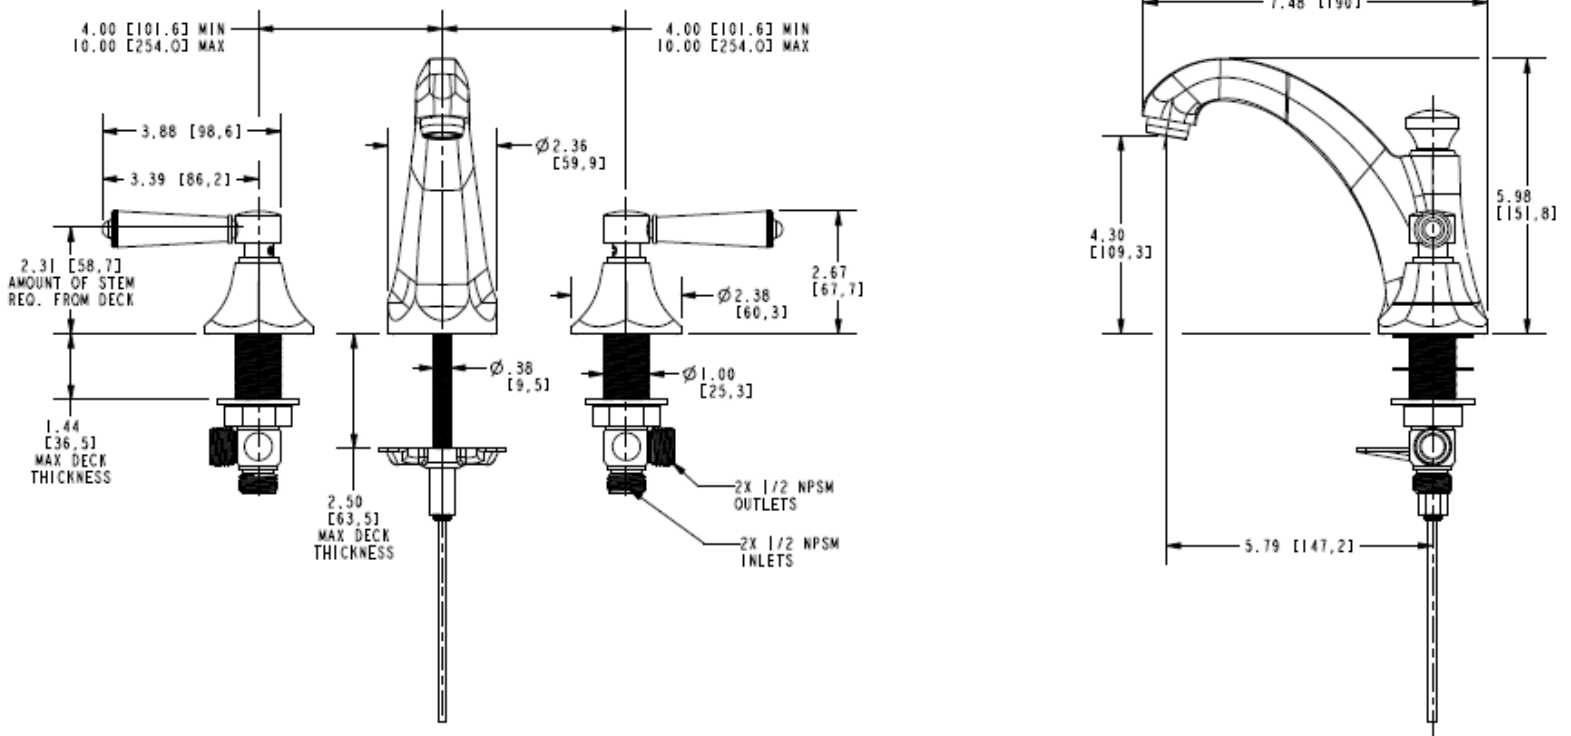

METROPOLE

Features

- Solid brass construction
- Brass valve bodies
- Quarter-turn washerless ceramic disc valve cartridges
- Spout assembly with integral supply hoses
- Pop-up drain with tailpiece
- 4.30" (10.9 cm) spout height at outlet
- 5.79" (14.7 cm) spout reach (c-c)
- For 8" (20.3 cm) centers - Maximum 20" (50.8 cm)
- ADA Compliant
- 1.2 GPM (4.5 LPM) Max

1200C

Specified Model

Model	Description	Colors Finishes
1200C	Widespread Lavatory Faucet	<input type="checkbox"/> 10B <input type="checkbox"/> 15 <input type="checkbox"/> 15S <input type="checkbox"/> 26 <input type="checkbox"/> Other

Product Specification Add "Color / Finish" suffix to Model number, below.

The two-handle Widespread Lavatory Faucet shall be made of solid brass construction. Faucet shall incorporate a spout assembly with integral supply hoses and feature brass valve bodies with quarter-turn washerless ceramic disc valve cartridges. Faucet shall have a 1.2 gallon (4.5 liter) per minute maximum flow rate. Product shall be for 8" (20.3 cm) centers - Maximum 20" (50.8 cm). Product shall incorporate a 4.30" (10.9 cm) spout height at outlet and a 5.79" (14.7 cm) spout reach (c-c). Faucet shall include a pop-up drain with tailpiece and incorporate ADA compliant traditional lever handles. Widespread Lavatory Faucet shall be Newport Brass Model 1200C/____.

1200C

PRODUCT DIMENSIONS *(Units are in inches)*

Product Dimensions are provided for reference only. For specific product installation guidelines, please reference the Installation Instructions of the product being installed.