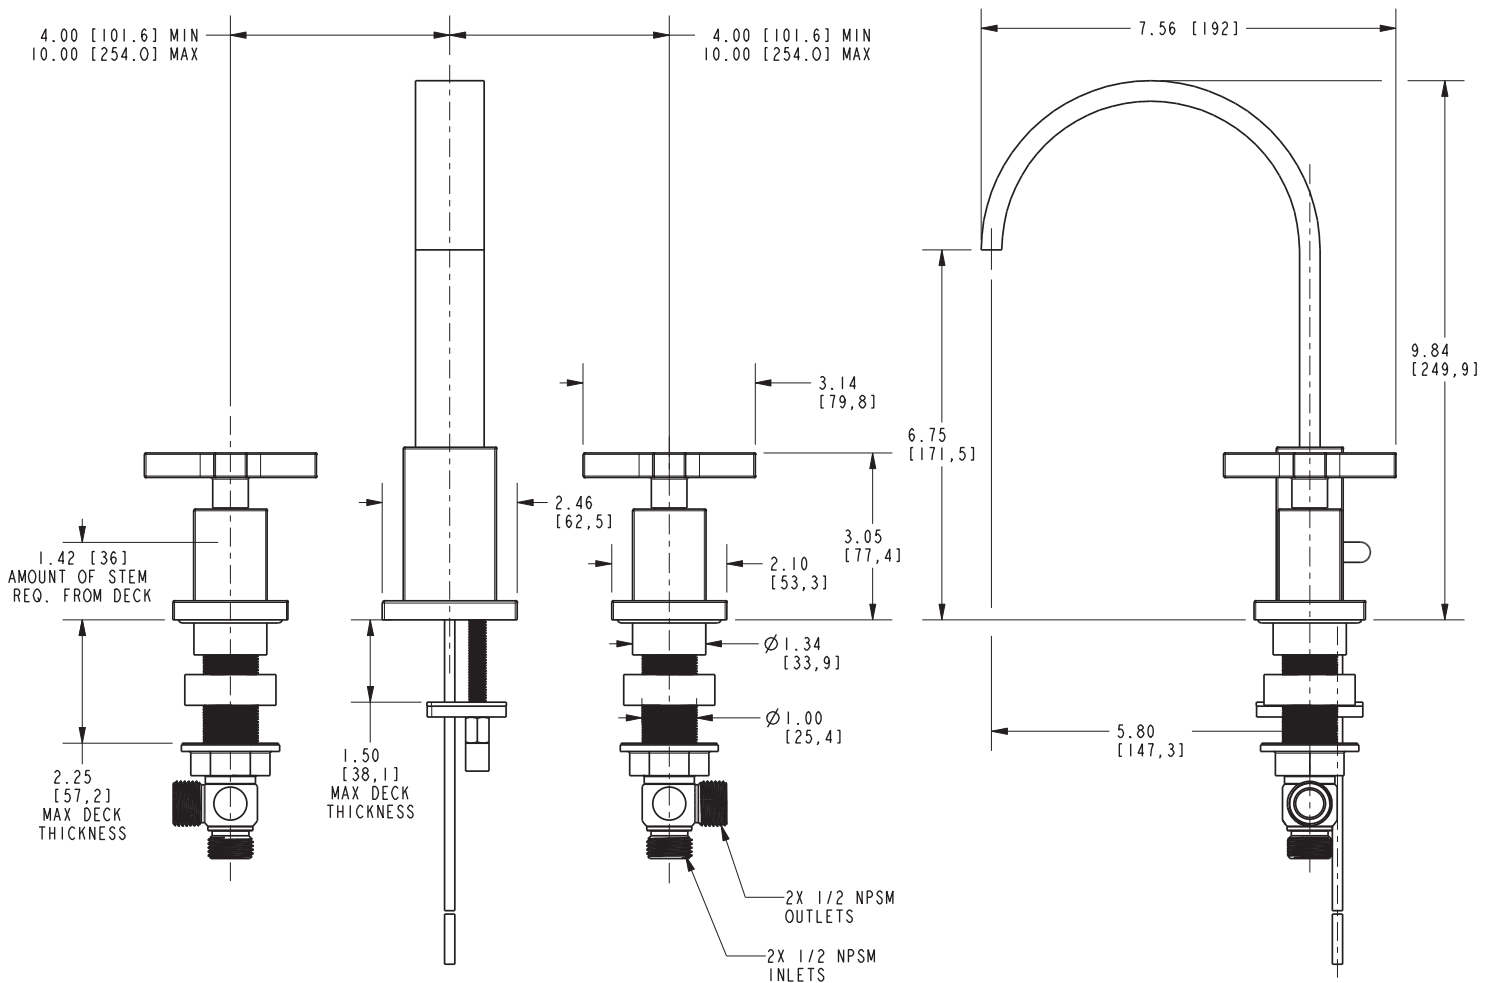

Features

- Solid brass construction
- Brass valve bodies
- Quarter-turn washerless ceramic disc valve cartridges
- Spout assembly with integral supply hoses
- Pop-up drain with tailpiece
- 6.75" (17.1 cm) spout height at outlet
- 5.81" (14.8 cm) spout reach (c-c)
- For 8" (20.3 cm) centers - Maximum 20" (50.8 cm)
- ADA Compliant
- 1.2 GPM (4.5 LPM) Max

Product Specification Add "Color / Finish" suffix to Model number, below.

The two-handle Widespread Lavatory Faucet shall be made of solid brass construction. Faucet shall incorporate a spout assembly with integral supply hoses and feature brass valve bodies with quarter-turn washerless ceramic disc valve cartridges. Faucet shall have a 1.2 gallon (4.5 liter) per minute maximum flow rate. Product shall be for 8" (20.3 cm) centers - Maximum 20" (50.8 cm). Product shall incorporate a 6.75" (17.1 cm) spout height at outlet and a 5.81" (14.8 cm) spout reach (c-c). Faucet shall include a pop-up drain with tailpiece and incorporate ADA compliant traditional cross handles. Widespread Lavatory Faucet shall be Newport Brass Model 2060/____.

2060

PRODUCT DIMENSIONS *(Units are in inches)*

Product Dimensions are provided for reference only. For specific product installation guidelines, please reference the Installation Instructions of the product being installed.