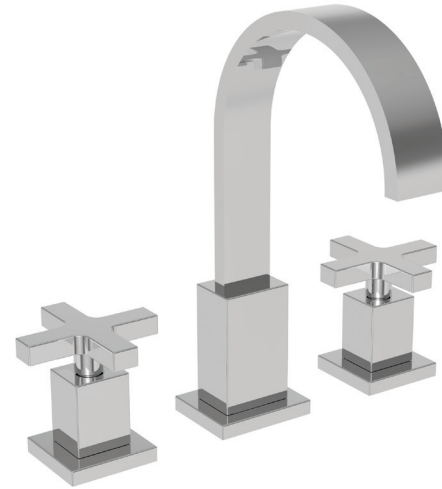

Features

- Solid brass construction
- Brass valve bodies
- Quarter-turn washerless ceramic disc valve cartridges
- Spout assembly with integral supply hoses
- Pop-up drain with tailpiece
- 6.75" (17.1 cm) spout height at outlet
- 5.81" (14.8 cm) spout reach (c-c)
- For 8" (20.3 cm) centers - Maximum 20" (50.8 cm)
- ADA Compliant
- 1.2 GPM (4.5 LPM) Max

Colors / Finishes

- 10B: Oil Rubbed Bronze
- 15: Polished Nickel
- 15S: Satin Nickel - PVD
- 26: Polished Chrome
- Other: Refer to the Newport Brass catalog for additional color/finish options.

Specified Model

Product Specification Add "Color / Finish" suffix to Model number, below.

The two-handle Widespread Lavatory Faucet shall be made of solid brass construction. Faucet shall incorporate a spout assembly with integral supply hoses and feature brass valve bodies with quarter-turn washerless ceramic disc valve cartridges. Faucet shall have a 1.2 gallon (4.5 liter) per minute maximum flow rate. Product shall be for 8" (20.3 cm) centers - Maximum 20" (50.8 cm). Product shall incorporate a 6.75" (17.1 cm) spout height at outlet and a 5.81" (14.8 cm) spout reach (c-c). Faucet shall include a pop-up drain with tailpiece and incorporate ADA compliant traditional cross handles. Widespread Lavatory Faucet shall be Newport Brass Model 2060/____.

Secant Widespread Lavatory Faucet 2060