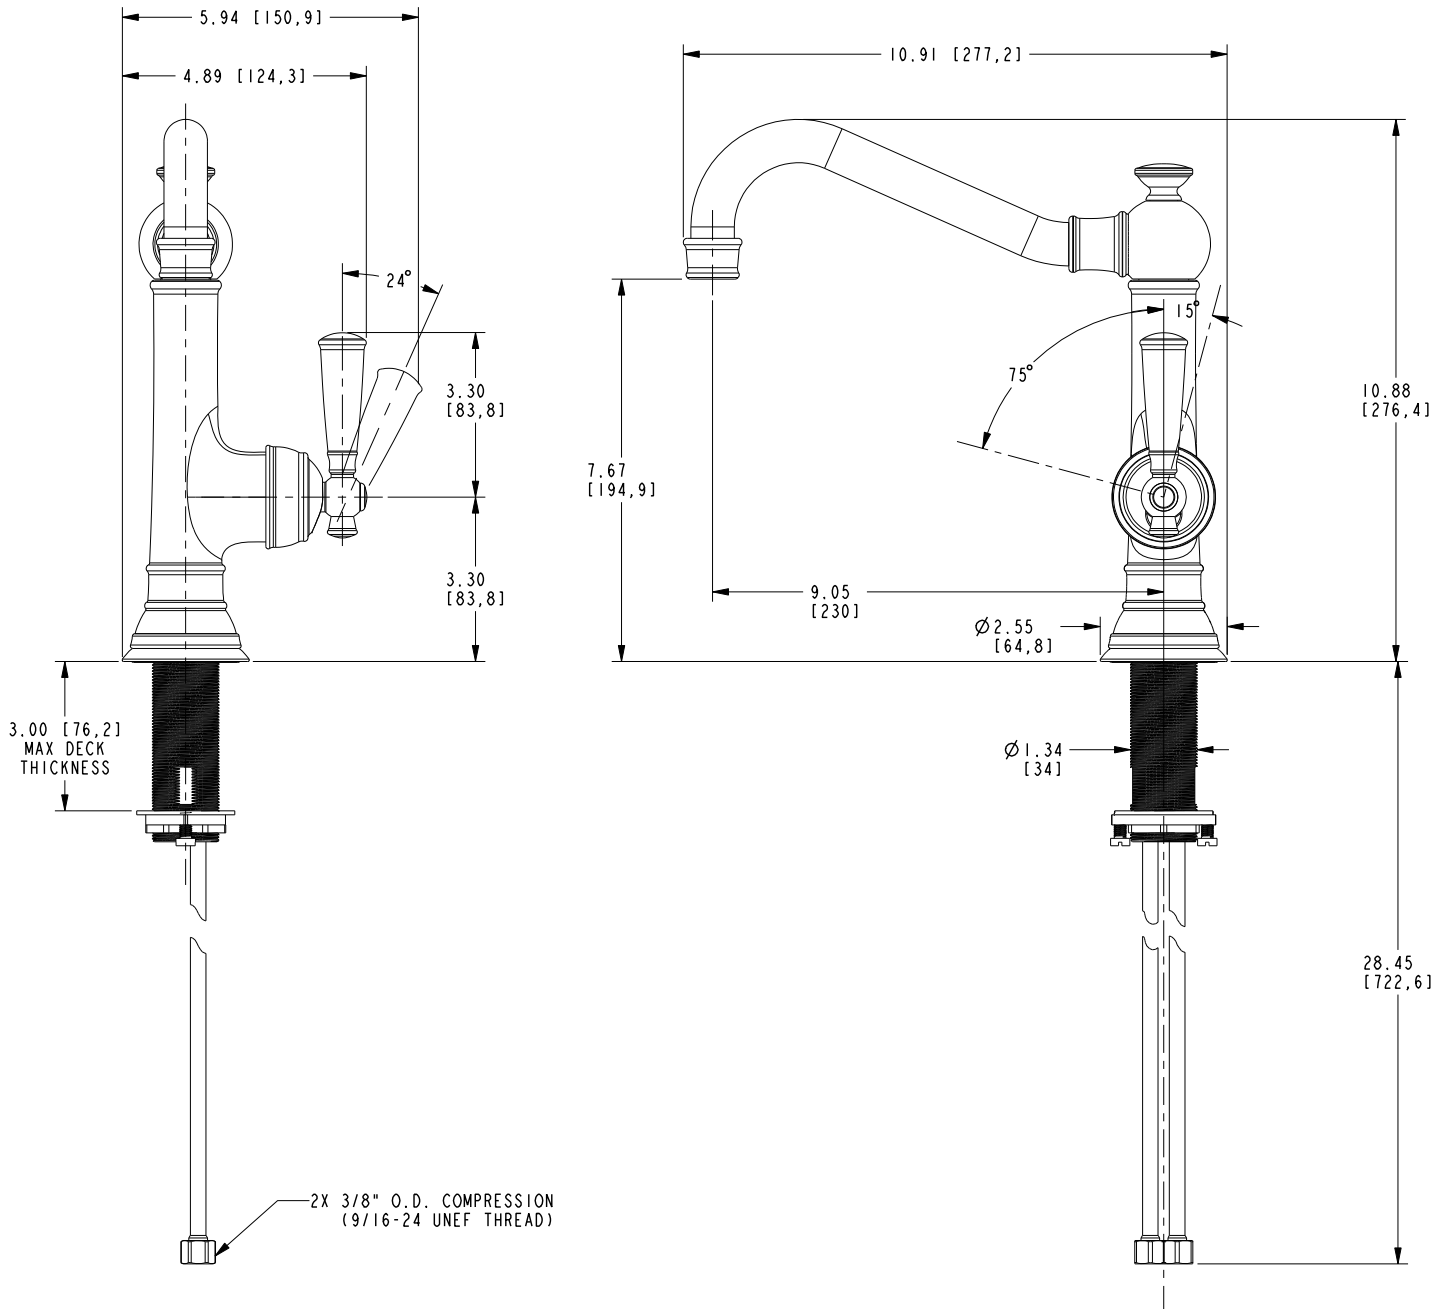

JACOBEAN

Single-Handle Kitchen Faucet

2470-5303

Features

- Solid brass construction
- Euro-motion ceramic disc 35 mm valve cartridge
- Independent rotational and pivoting lever handle elements
- Swivel spout assembly
- 7.67" (19.5 cm) spout height at outlet
- 9.05" (23.0 cm) spout reach (c-c)
- For single hole configurations
- ADA Compliant
- 1.8 GPM (6.8 LPM) Max

Product Specification Add "Color / Finish" suffix to Model number, below.

The Single-Handle Kitchen Faucet shall be made of solid brass construction. Faucet shall incorporate a swivel spout assembly and feature a Euro-motion ceramic disc 35 mm valve cartridge. Faucet shall have a 1.8 gallons (6.8 liters) per minute maximum flow rate. Product shall require a single hole for installation. Product shall incorporate a 7.67" (19.5 cm) spout height at outlet and a 9.05" (23.0 cm) spout reach (c-c). Faucet shall incorporate a side-mounted ADA lever handle having Independent rotational and pivoting elements. Single-Handle Kitchen Faucet shall be Newport Brass Model 2470-5303/____.

2470-5303

PRODUCT DIMENSIONS *(Units are in inches)*

Product Dimensions are provided for reference only. For specific product installation guidelines, please reference the Installation Instructions of the product being installed.