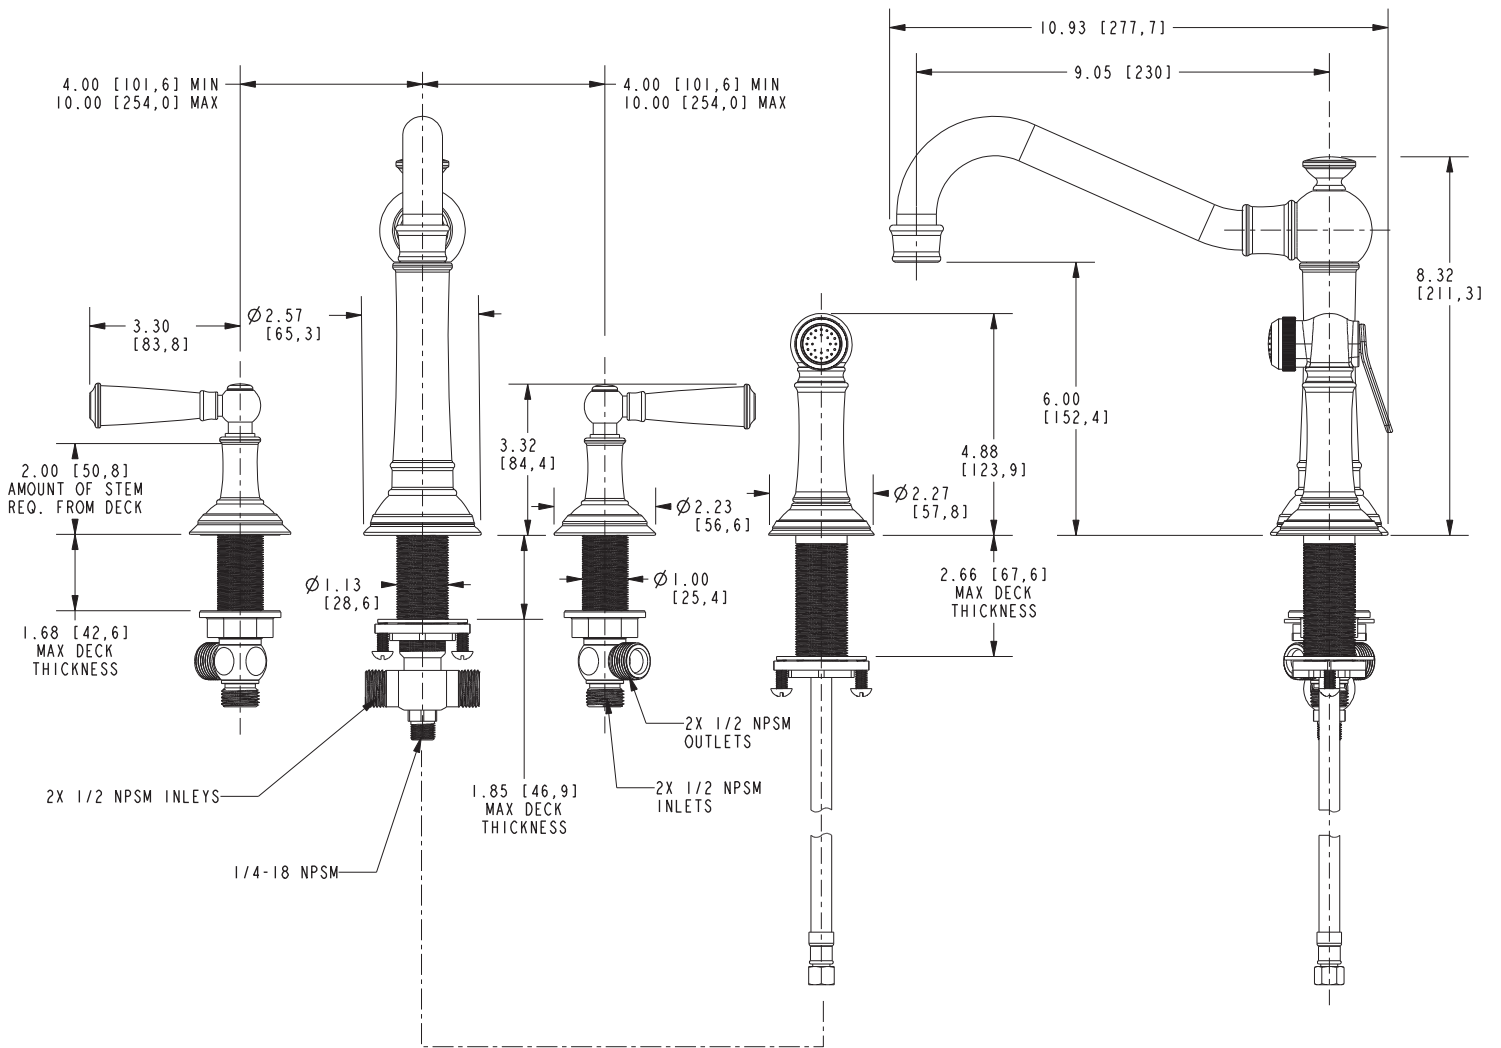

Features

- Solid brass construction
- Brass valve bodies
- Quarter-turn washerless ceramic disc valve cartridges
- Swivel spout assembly with integral diverter fitting
- Solid brass pull-out sidespray
- 6.00" (15.2 cm) spout height at outlet
- 9.05" (23.0 cm) spout reach (c-c)
- For 8" (20.3 cm) centers - Maximum 20" (50.8 cm)
- ADA Complaint (Handles Only)
- 1.8 GPM (6.8 LPM) Max

Two-Handle Kitchen Faucet with Sidespray

2470-5433

Codes / Standards Compliance

Meets or exceeds the following at date of manufacture:

- ASME A112.18.1/CSA B125.1
- IAMPO/cUPC
- NSF/ANSI/CAN 61, SECTION 9
- NSF/ANSI 372
- IPC
- ADA & ICC/ANSI A117.1 (Handle Only)
- Energy Policy Act of 1992
- California Energy Commission
- ASME A112.18.3 (Back Flow)
- All applicable US Federal and State material regulations

Product Specification Add "Color / Finish" suffix to Model number, below.

The Two-Handle Kitchen Faucet with Sidespray shall be made of solid brass construction. Faucet shall incorporate a swivel spout assembly with integral sidespray diverter fitting and feature brass valve bodies with quarter-turn washerless ceramic disc valve cartridges. Faucet shall have a 1.8 gallons (6.8 liters) per minute maximum flow rate. Product shall be for 8" (20.3 cm) centers - Maximum 20" (50.8 cm). Product shall incorporate a 6.00" (15.2 cm) spout height at outlet and a 9.05" (23.0 cm) spout reach (c-c). Faucet shall incorporate lever handles. Two-Handle Kitchen Faucet shall be Newport Brass Model 2470-5433/____ .

2470-5433

PRODUCT DIMENSIONS *(Units are in inches)*

Product Dimensions are provided for reference only. For specific product installation guidelines, please reference the Installation Instructions of the product being installed.