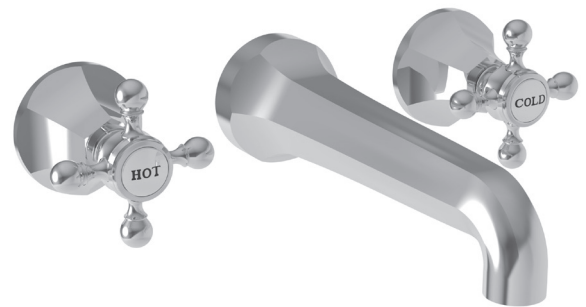

METROPOLE

Features

- Solid brass construction
- 7.50" (19.1 cm) spout reach (wall-to-center)
- 1/2" NPT spout inlet fitting
- Rough valve incorporates a brass valve body assembly
- Rough valve incorporates quarter-turn washerless ceramic disc valve cartridges
- Intended for use with Newport Brass rough valve as specified (Required Accessory)
- ADA Compliant
- 1.2 GPM (4.5 LPM) Max

Codes / Standards Compliance

Meets or exceeds the following at date of manufacture:

- ASME A112.18.1/CSA B125.1-18
- IAMPO/cUPC
- NSF/ANSI 61, SECTION 9
- NSF/ANSI 372
- IPC
- ADA & ICC/ANSI A117.1
- Energy Policy Act of 1992
- EPA WaterSense
- California Energy Commission
- All applicable US Federal and State material regulations

Colors / Finishes

- 10B: Oil Rubbed Bronze
- 15: Polished Nickel
- 15S: Satin Nickel - PVD
- 26: Polished Chrome
- Other: Refer to the Newport Brass catalog for additional color/finish options.

Wall-Mounted Lavatory Trim

3-1221

Specified Model

Model	Description	Colors | Finishes				
3-1221	Wall-Mounted Tub Trim	☐ 10B	☐ 15	☐ 15S	☐ 26	☐ Other

Required Accessory

Application	Wall Lavatory Rough Valve
Description	2-Cartridge Assembly
Inlet/Outlet Size	1/2"
Part Number	1-532U
Image	

Product Specification Add "Color / Finish" suffix to Model number, below.

The Wall-Mounted Lavatory Faucet shall be made of solid brass construction. Wall-Mounted Lavatory Faucet shall incorporate cross handles and a 7.50" (19.1 cm) spout (wall-to-center) that incorporates a 1/2" NPT inlet fitting. Rough valve shall incorporate a brass valve body assembly and quarter-turn washerless ceramic disc valve cartridges. Wall-Mounted Lavatory Faucet shall be Newport Brass Model 3-1221/_____ and Newport Brass rough valve shall be 1-532U.