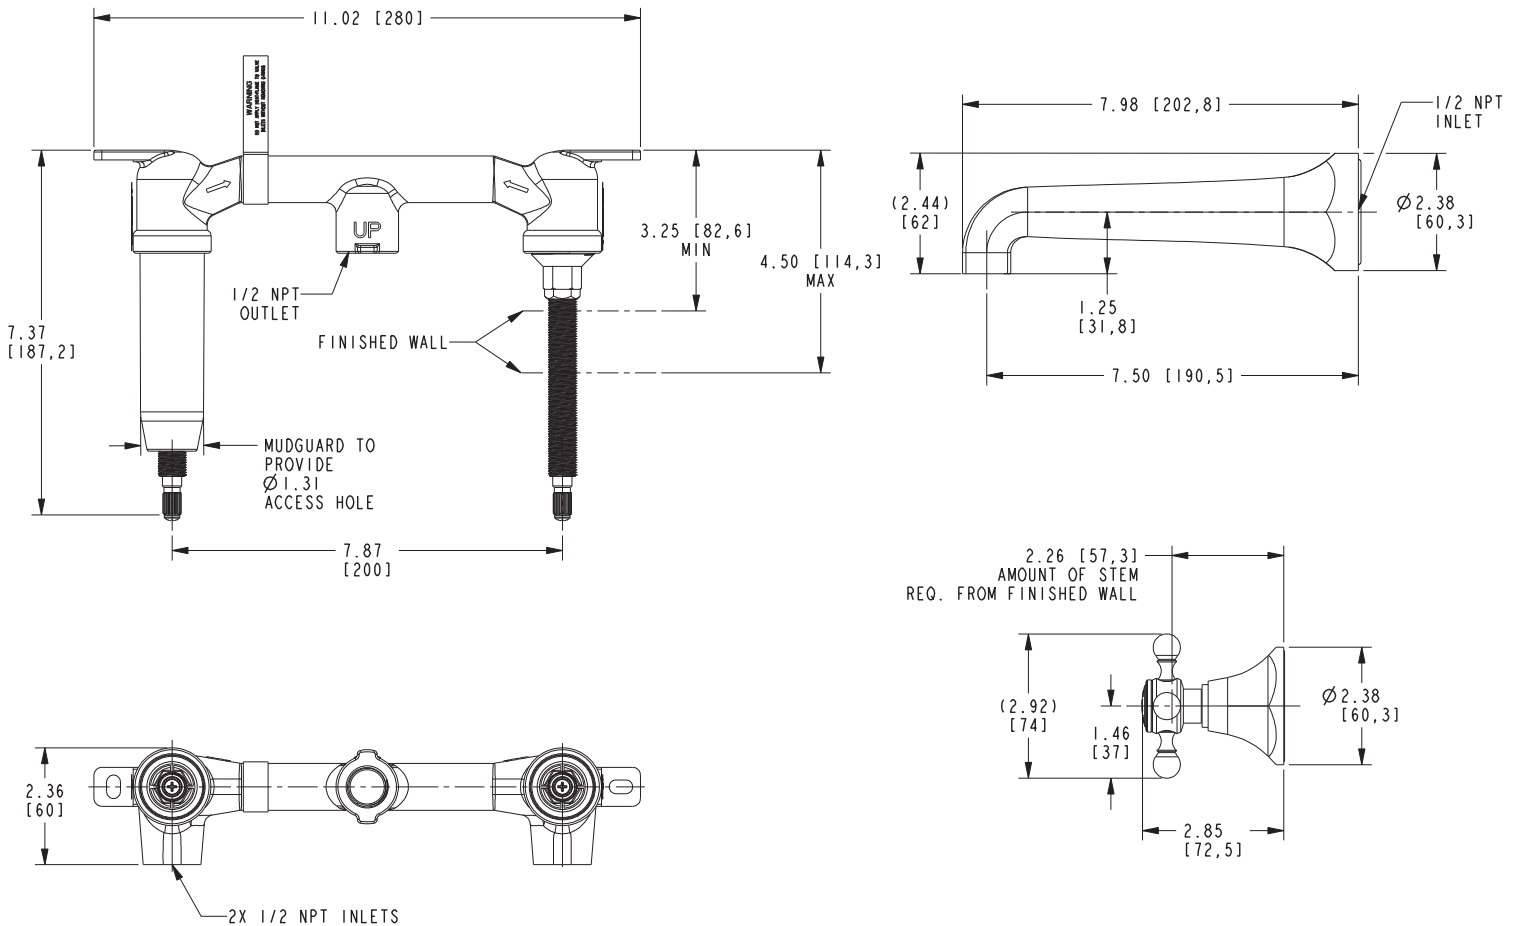

METROPOLE

Features

- Solid brass construction
- 7.50" (19.1 cm) spout reach (wall-to-center)
- 1/2" NPT spout inlet fitting
- Rough valve incorporates a brass valve body assembly
- Rough valve incorporates quarter-turn washerless ceramic disc valve cartridges
- Intended for use with Newport Brass rough valve as specified (Required Accessory)
- ADA Compliant
- 1.2 GPM (4.5 LPM) Max

Required Accessory

Application	Wall Lavatory Rough Valve
Description	2-Cartridge Assembly
Inlet/Outlet Size	1/2"
Part Number	1-532U
Image	

Product Specification Add "Color / Finish" suffix to Model number, below.

The Wall-Mounted Lavatory Faucet shall be made of solid brass construction. Wall-Mounted Lavatory Faucet shall incorporate cross handles and a 7.50" (19.1 cm) spout (wall-to-center) that incorporates a 1/2" NPT inlet fitting. Rough valve shall incorporate a brass valve body assembly and quarter-turn washerless ceramic disc valve cartridges. Wall-Mounted Lavatory Faucet shall be Newport Brass Model 3-1221/_____ and Newport Brass rough valve shall be 1-532U.

3-1221

Product dimensions are provided for reference only. For specific product installation guidelines, please reference the installation instructions of the product being installed.

Metropole Wall-Mounted Lavatory Trim
3-1221