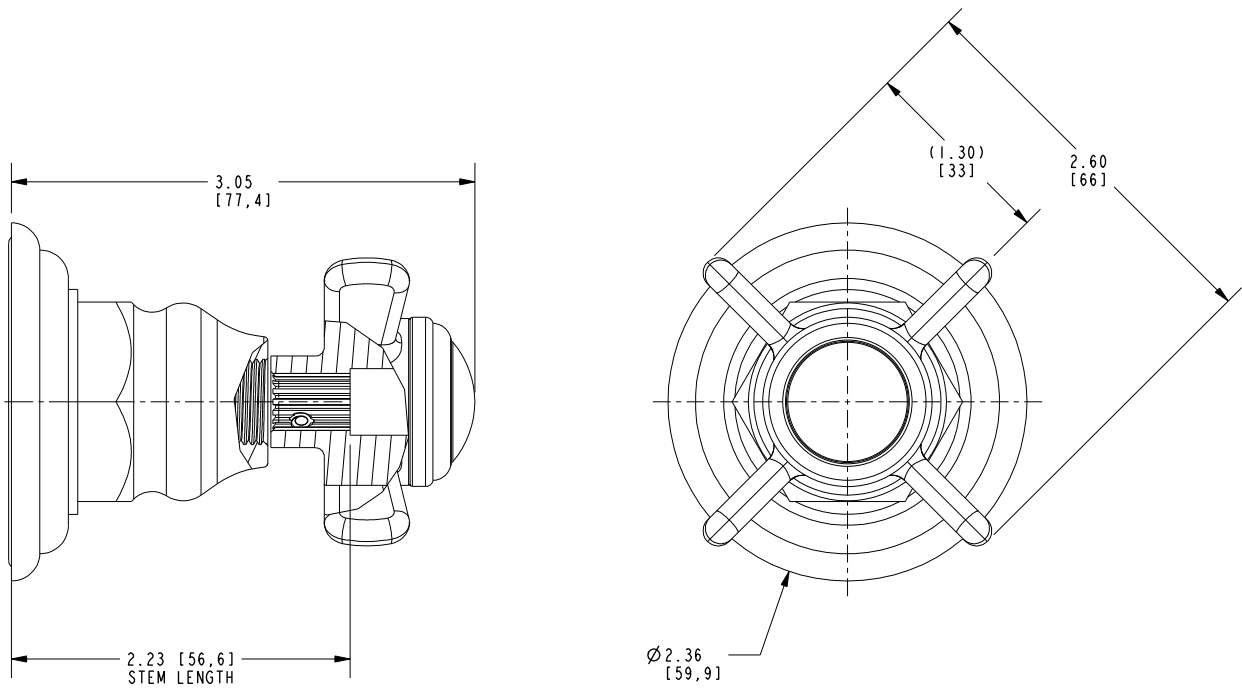

Product Specification:

Add "Color / Finish" suffix to Model number, below.

Trim components shall be of solid brass construction. Trim shall include Escutcheon and Handle assemblies can be used as part of a shower system specification for (a) shower control valves and diverters BUT ALSO can be ordered as replacement parts for (b) widespread faucets (c) wall mounted faucets (d) Roman Tub faucets and (e) BP shower handle replacements for nearly all collections (except Kiara, for example). Handle with Escutcheon Trim shall be Newport Brass Model 3-230B/_____.

3-230B

PRODUCT DIMENSIONS *(Units are in inches)*

Product Dimensions are provided for reference only. For specific product installation guidelines, please reference the Installation Instructions of the product being installed.