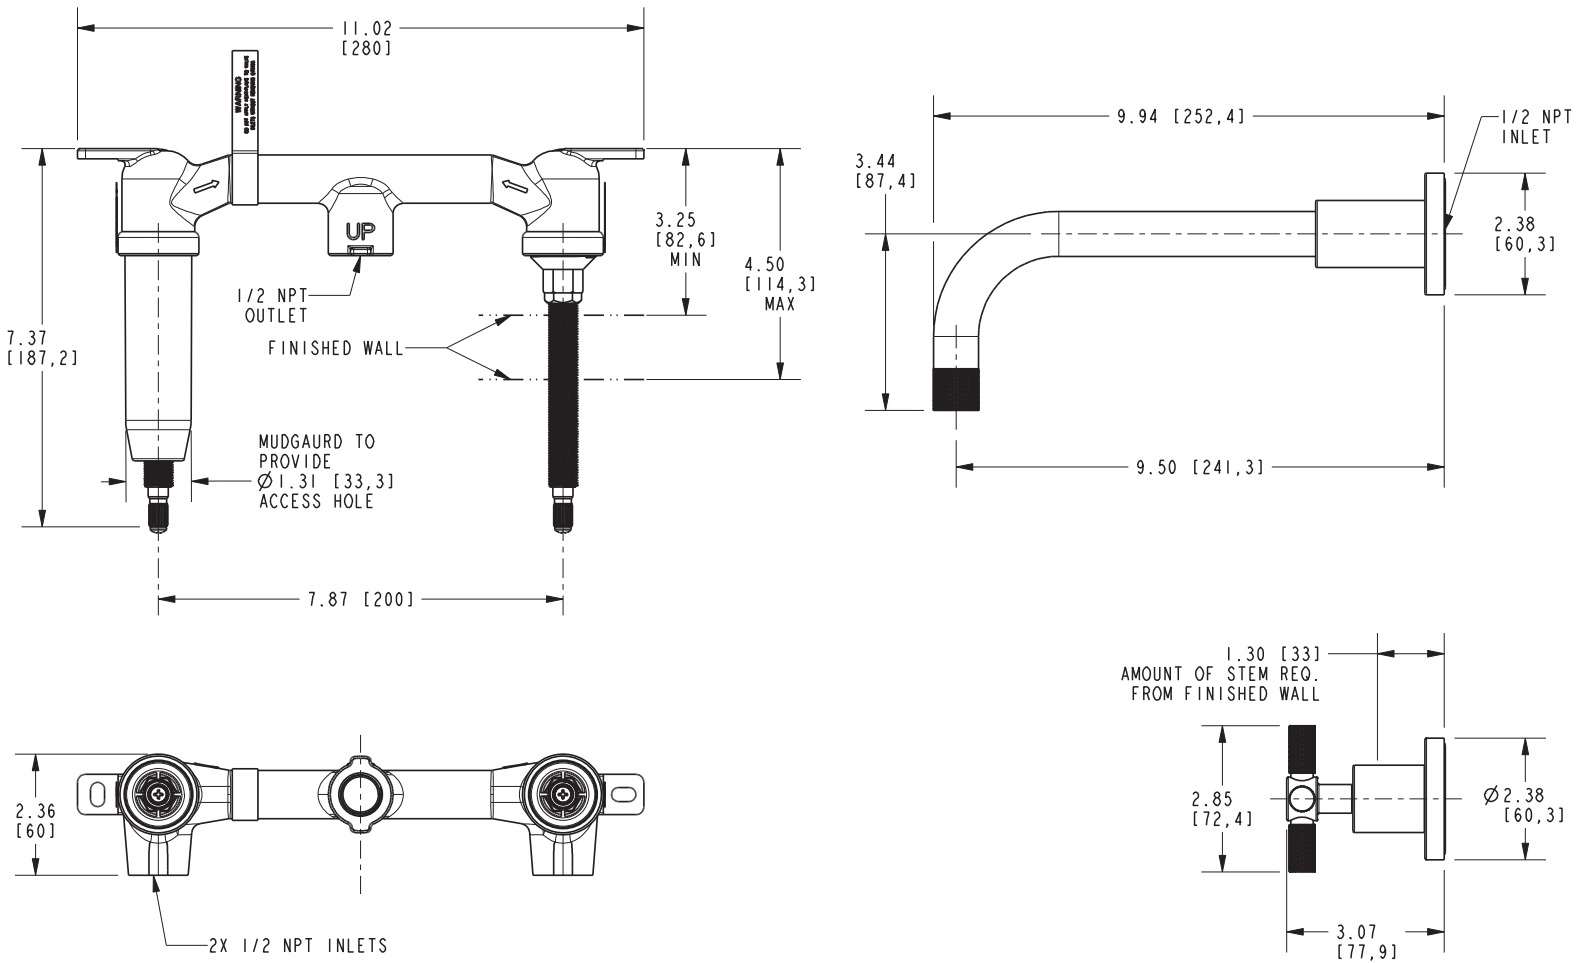

Features

- Solid brass construction
- 9.50" (24.1 cm) spout reach (wall-to-center)
- 1/2" NPT spout inlet fitting
- Rough valve incorporates a brass valve body assembly
- Rough valve incorporates quarter-turn washerless ceramic disc valve cartridges
- Intended for use with Newport Brass rough valve as specified (Required Accessory)
- ADA Compliant
- 1.2 GPM (4.5 LPM) Max

Required Accessory

Application	Wall Lavatory Rough Valve
Description	2-Cartridge Assembly
Inlet/Outlet Size	1/2"
Part Number	1-532U
Image	

Product Specification Add "Color / Finish" suffix to Model number, below.

The Wall-Mounted Lavatory Faucet shall be made of solid brass construction. Wall-Mounted Lavatory Faucet shall incorporate cross handles and a 9.50" (24.1 cm) spout (wall-to-center) that incorporates a 1/2" NPT inlet fitting. Rough valve shall incorporate a brass valve body assembly and quarter-turn washerless ceramic disc valve cartridges. Wall-Mounted Lavatory Faucet shall be Newport Brass Model 3-3301/____ and Newport Brass rough valve shall be 1-532U.

3-3301

Product Dimensions are provided for reference only. For specific product installation guidelines, please reference the Installation Instructions of the product being installed.

Muncy Wall-Mounted Lavatory Faucet 3-3301