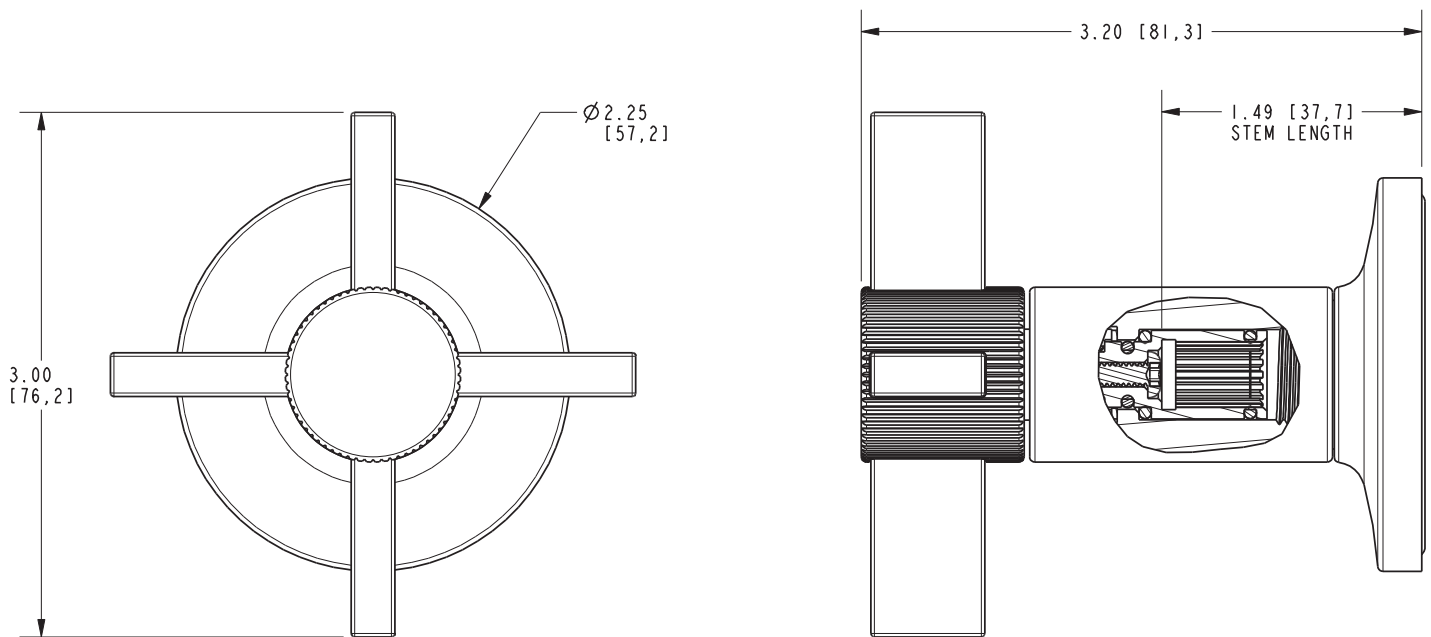

PARDEES

Cross Handle Trim **3-645**

Features

- Solid brass construction
- Complements Pardees product series
- Cross Handle is ADA compliant when used with Newport Brass valves.
- Intended for use with: Bidets - Balanced Pressure Shower - Roman Tub Faucets - Shower Control Valves and Diverters - Wide Spread Faucets - Wall Mounted Faucets

Note: Also intended for use as a replacement Handle Trim assembly for deck and wall-mounted faucets, tubs and bidets.

Codes / Standards Compliance

Meets or exceeds the following at date of manufacture:

- All applicable US Federal and State material regulations

Product Specification Add "Color / Finish" suffix to Model number, below.

Trim components shall be of solid brass construction. Trim shall include Escutcheon and Handle. Handle assemblies can be used as part of a shower system specification for (a) shower control valves and diverters BUT ALSO can be ordered as replacement parts for (b) widespread faucets (c) wall mounted faucets (d) Roman Tub faucets and (e) BP shower handle replacements for nearly all collections (except Kiara, for example). Handle with Escutcheon Trim shall be Newport Brass Model 3-645/____.

3-645

PRODUCT DIMENSIONS *(Units are in inches)*

Pardees Cross Handle Trim
3-645