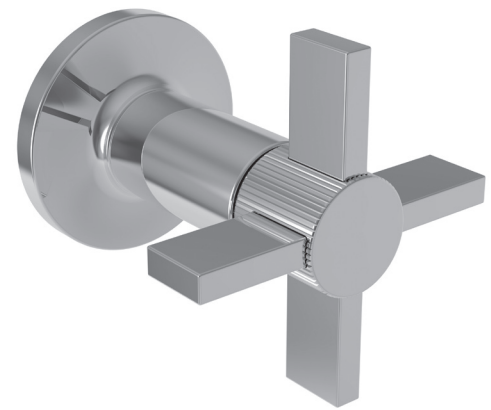

PARDEES

Cross Handle Trim **3-645**

Features

- Solid brass construction
- Complements Pardees product series
- Cross Handle is ADA compliant when used with Newport Brass valves.
- Intended for use with: Bidets - Balanced Pressure Shower - Roman Tub Faucets - Shower Control Valves and Diverters - Wide Spread Faucets - Wall Mounted Faucets

Note: Also intended for use as a replacement Handle Trim assembly for deck and wall-mounted faucets, tubs and bidets.

Codes / Standards Compliance

Meets or exceeds the following at date of manufacture:

- All applicable US Federal and State material regulations

Colors / Finishes

- 10B: Oil Rubbed Bronze
 - 15: Polished Nickel
 - 15S: Satin Nickel - PVD
 - 26: Polished Chrome
- Other: Refer to the Newport Brass catalog for additional color/finish options.

Specified Model

Product Specification Add "Color / Finish" suffix to Model number, below.

Trim components shall be of solid brass construction. Trim shall include Escutcheon and Handle. Handle assemblies can be used as part of a shower system specification for (a) shower control valves and diverters BUT ALSO can be ordered as replacement parts for (b) widespread faucets (c) wall mounted faucets (d) Roman Tub faucets and (e) BP shower handle replacements for nearly all collections (except Kiara, for example). Handle with Escutcheon Trim shall be Newport Brass Model 3-645/____.