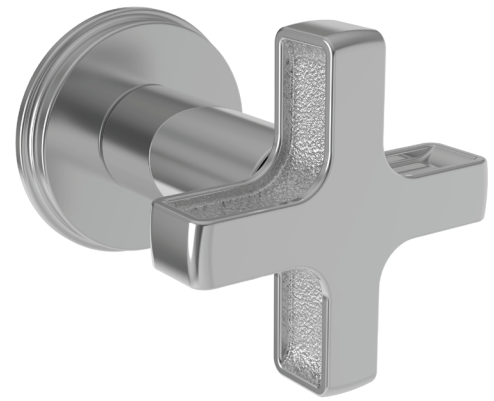

Lever Handle Trim
3-649

Features

- Solid brass construction
- Complements Griffey product series
- Cross Handle is ADA compliant when used with Newport Brass valves.
- Intended for use with: Bidets - Balanced Pressure Shower - Roman Tub Faucets - Shower Control Valves and Diverters - Wide Spread Faucets - Wall Mounted Faucets

Note: Also intended for use as a replacement Handle Trim assembly for deck and wall-mounted faucets, tubs and bidets.

Codes / Standards Compliance

Meets or exceeds the following at date of manufacture:

- All applicable US Federal and State material regulations

Colors / Finishes

- 10B: Oil Rubbed Bronze
 - 15: Polished Nickel
 - 15S: Satin Nickel - PVD
 - 26: Polished Chrome
- Other: Refer to the Newport Brass catalog for additional color/finish options.

Specified Model

Product Specification Add "Color / Finish" suffix to Model number, below.

Trim components shall be of solid brass construction. Trim shall include Escutcheon and Handle. Handle assemblies can be used as part of a shower system specification for (a) shower control valves and diverters BUT ALSO can be ordered as replacement parts for (b) widespread faucets (c) wall mounted faucets (d) Roman Tub faucets and (e) BP shower handle replacements for nearly all collections (except Kiara, for example). Handle with Escutcheon Trim shall be Newport Brass Model 3-649/_____.