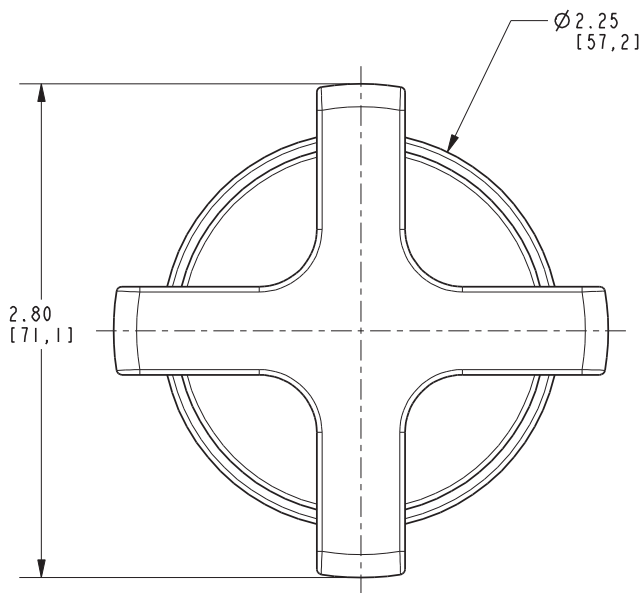

Lever Handle Trim
3-649

Features

- Solid brass construction
- Complements Griffey product series
- Cross Handle is ADA compliant when used with Newport Brass valves.
- Intended for use with: Bidets - Balanced Pressure Shower - Roman Tub Faucets - Shower Control Valves and Diverters - Wide Spread Faucets - Wall Mounted Faucets

Note: Also intended for use as a replacement Handle Trim assembly for deck and wall-mounted faucets, tubs and bidets.

Codes / Standards Compliance

Meets or exceeds the following at date of manufacture:

- All applicable US Federal and State material regulations

Product Specification Add "Color / Finish" suffix to Model number, below.

Trim components shall be of solid brass construction. Trim shall include Escutcheon and Handle. Handle assemblies can be used as part of a shower system specification for (a) shower control valves and diverters BUT ALSO can be ordered as replacement parts for (b) widespread faucets (c) wall mounted faucets (d) Roman Tub faucets and (e) BP shower handle replacements for nearly all collections (except Kiara, for example). Handle with Escutcheon Trim shall be Newport Brass Model 3-649/_____.

3-649

PRODUCT DIMENSIONS *(Units are in inches)*

Griffey Cross Handle Trim 3-649