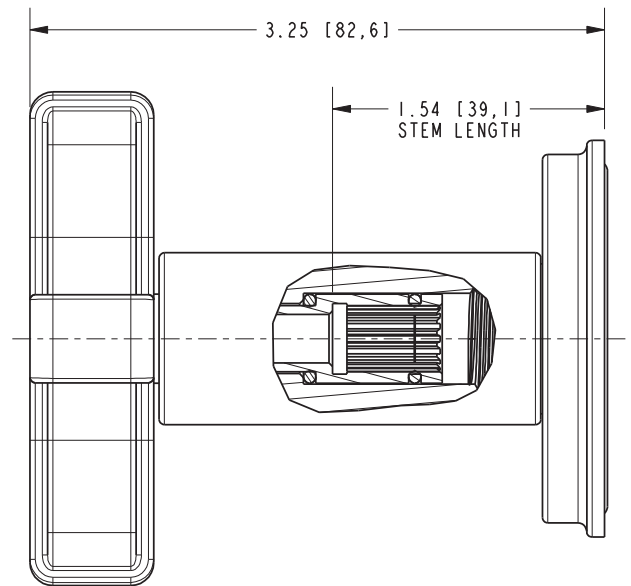

Note: Also intended for use as a replacement Handle Trim assembly for deck and wall-mounted faucets, tubs and bidets.

Codes / Standards Compliance

Meets or exceeds the following at date of manufacture:

- All applicable US Federal and State material regulations

Product Specification Add "Color / Finish" suffix to Model number, below.

Trim components shall be of solid brass construction. Trim shall include Escutcheon and Handle. Handle assemblies can be used as part of a shower system specification for (a) shower control valves and diverters BUT ALSO can be ordered as replacement parts for (b) widespread faucets (c) wall mounted faucets (d) Roman Tub faucets and (e) BP shower handle replacements for nearly all collections (except Kiara, for example). Handle with Escutcheon Trim shall be Newport Brass Model 3-649/_____.

3-649

PRODUCT DIMENSIONS *(Units are in inches)*

Griffey Cross Handle Trim 3-649