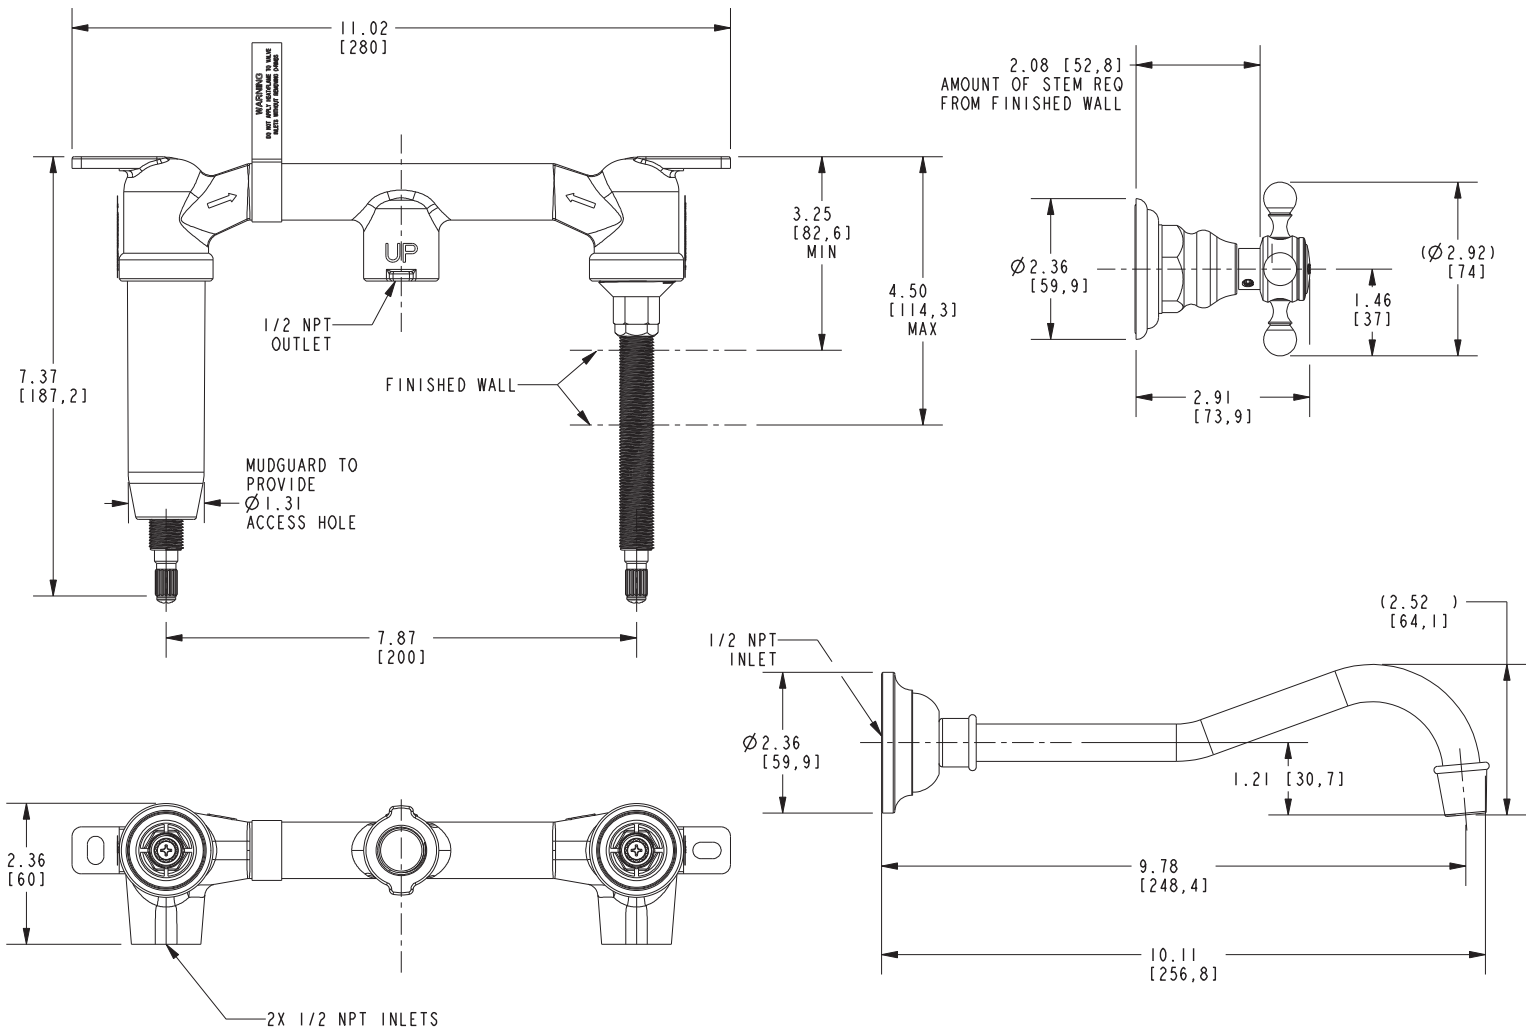

CHESTERFIELD

Features

- Solid brass construction
- 9.78" (24.8 cm) spout reach (wall-to-center)
- 1/2" NPT spout inlet fitting
- Rough valve incorporates a brass valve body assembly
- Rough valve incorporates quarter-turn washerless ceramic disc valve cartridges
- Intended for use with Newport Brass rough valve as specified (Required Accessory)
- ADA Compliant
- 1.2 GPM (4.5 LPM) Max

Required Accessory

Application	Wall Lavatory Rough Valve
Description	2-Cartridge Assembly
Inlet/Outlet Size	1/2"
Part Number	1-532U
Image	

Product Specification Add "Color / Finish" suffix to Model number, below.

The Wall-Mounted Lavatory Faucet shall be made of solid brass construction. Wall-Mounted Lavatory Faucet shall incorporate cross handles and a 9.78" (24.8 cm) spout (wall-to-center) that incorporates a 1/2" NPT inlet fitting. Rough valve shall incorporate a brass valve body assembly and quarter-turn washerless ceramic disc valve cartridges. Wall-Mounted Lavatory Faucet shall be Newport Brass Model 3-944/____ and Newport Brass rough valve shall be 1-532U.

3-944

Product dimensions are provided for reference only. For specific product installation guidelines, please reference the installation instructions of the product being installed.

Chesterfield Wall-Mounted Lavatory Trim 3-944