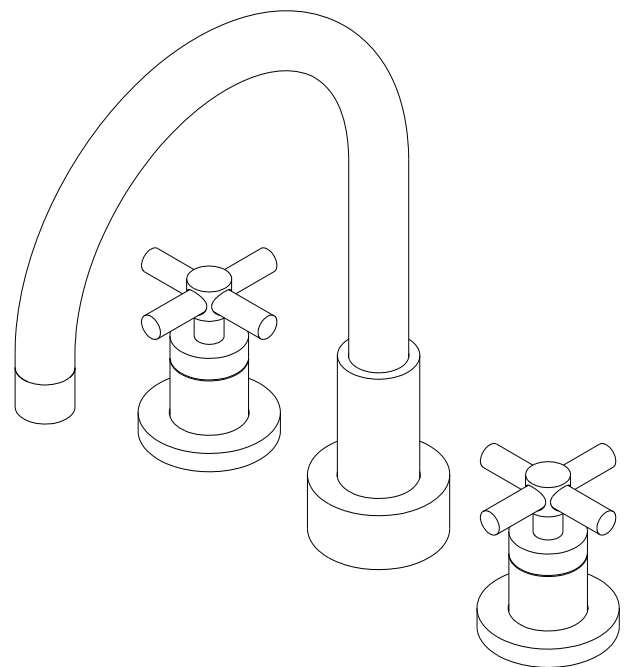

EAST LINEAR

ROMAN TUB DECK TRIM

3-996

Features

Solid brass construction
 6.43" (16.3 cm) spout height at outlet
 7.88" (20.0 cm) spout reach (c-c)
 Intended for use with Newport Brass rough valve kit (Required Accessory) which i
 Brass valve bodies and quick-connect spout fitting
 Quarter-turn washerless ceramic disc 3/4" valve cartridges
 ADA Compliant

ACCESSORY REQUIRED	
System Element	Deck Tub Valve
Description	2-Valve Assembly With Quick Connect Spout Adapter
Inlet/Outlet Size	3/4" / 3/4"
Part Number	1-502
Image	

3-996

PRODUCT DIMENSIONS (Units are in inches)