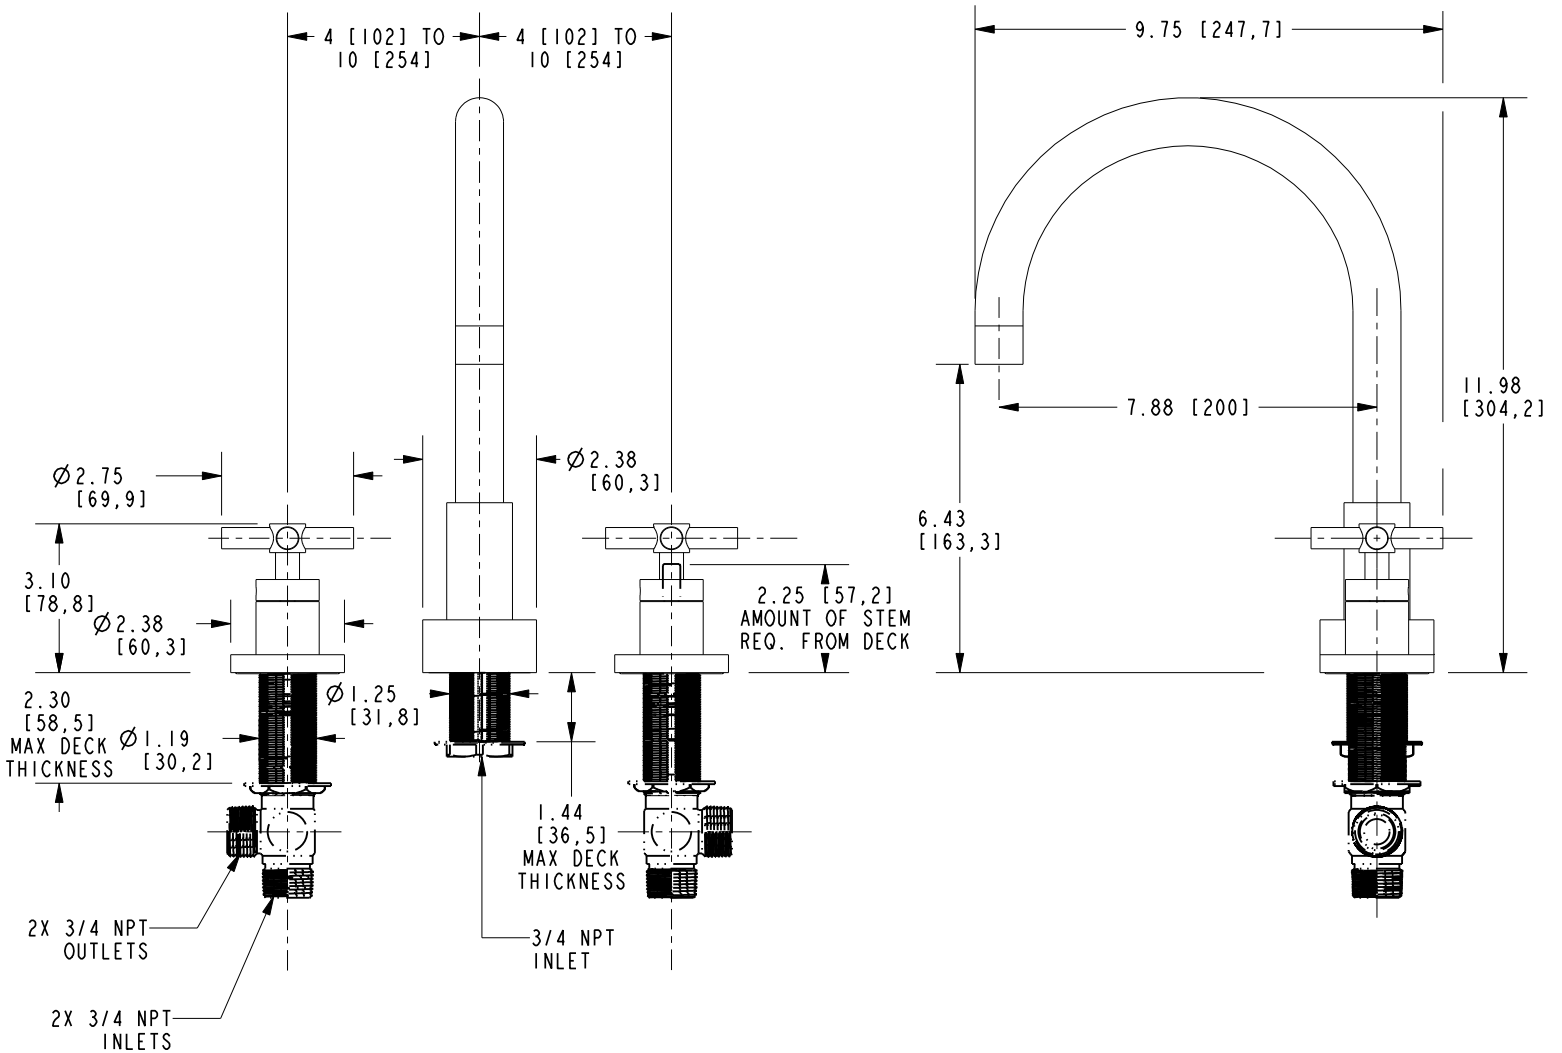

EAST LINEAR

ROMAN TUB DECK TRIM

3-996

Features

Solid brass construction
 6.43" (16.3 cm) spout height at outlet
 7.88" (20.0 cm) spout reach (c-c)
 Intended for use with Newport Brass rough valve kit (Required Accessory) which i
 Brass valve bodies and quick-connect spout fitting
 Quarter-turn washerless ceramic disc 3/4" valve cartridges
 ADA Compliant

ACCESSORY REQUIRED	
System Element	Deck Tub Valve
Description	2-Valve Assembly With Quick Connect Spout Adapter
Inlet/Outlet Size	3/4" / 3/4"
Part Number	1-502
Image	

3-996

PRODUCT DIMENSIONS (Units are in inches)

Product Dimensions are provided for reference only. For specific product installation guidelines, please reference the Installation Instructions of the product being installed.

ROMAN TUB DECK TRIM

3-996