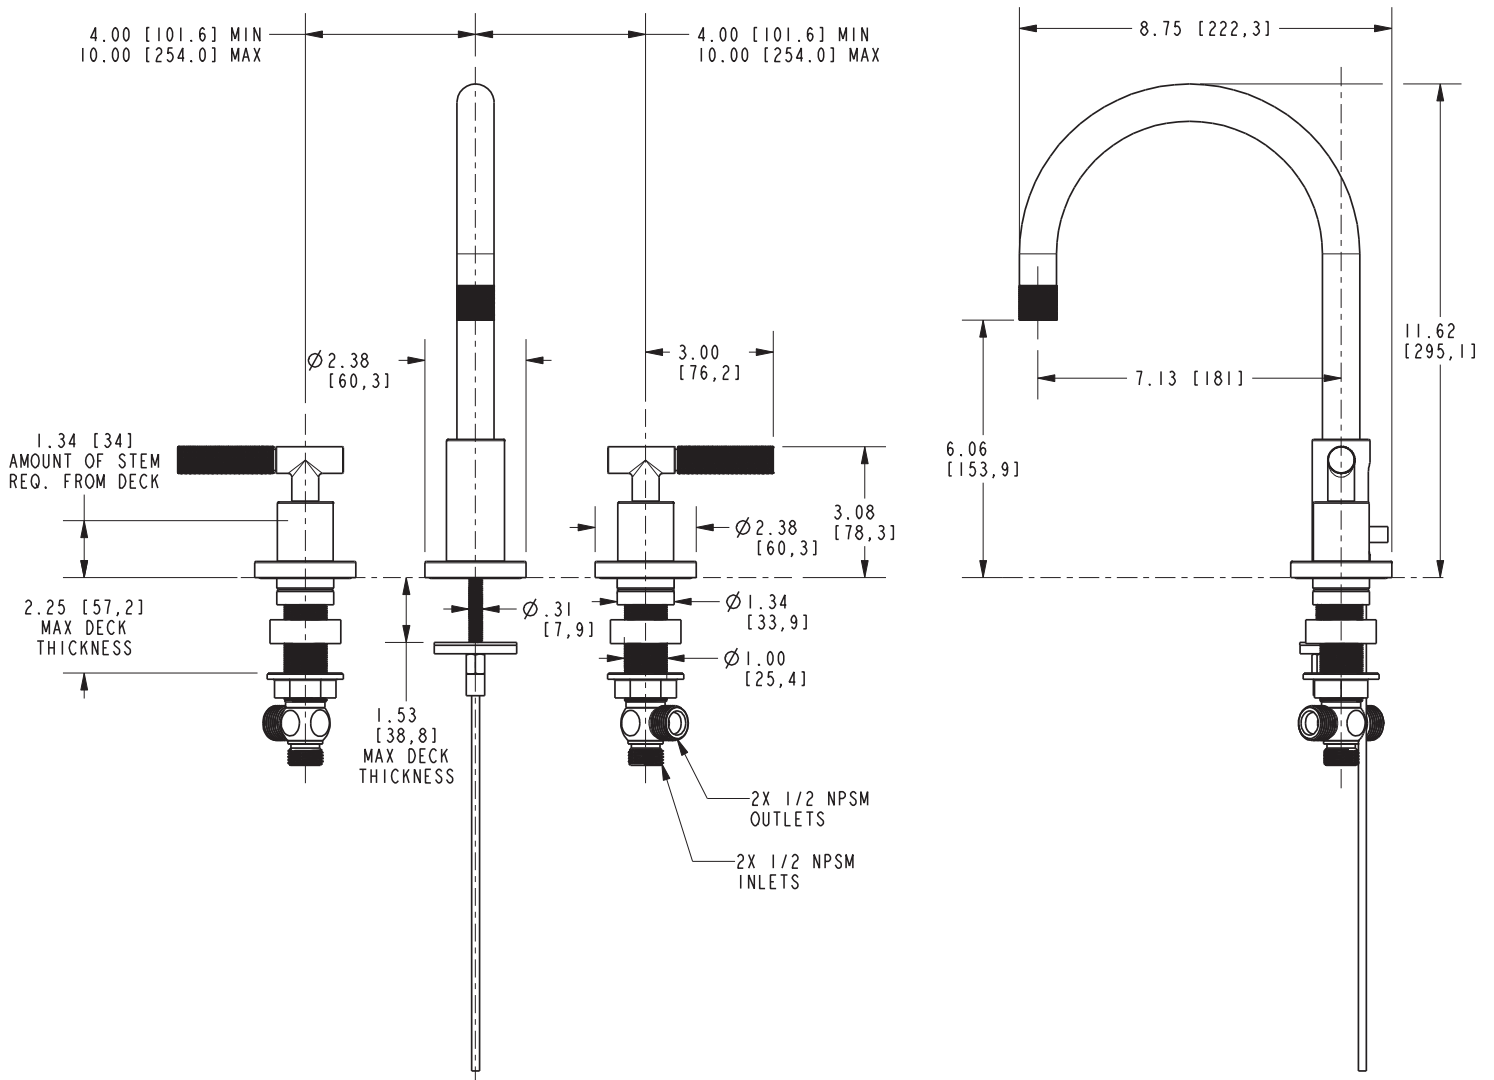

Features

- Solid brass construction
- Brass valve bodies
- Quarter-turn washerless ceramic disc valve cartridges
- Spout assembly with integral supply hoses
- Pop-up drain with tailpiece
- 6.06" (15.4 cm) spout height at outlet
- 7.13" (18.1 cm) spout reach (c-c)
- For 8" (20.3 cm) centers - Maximum 20" (50.8 cm)
- ADA Compliant
- 1.2 GPM (4.5 LPM) Max

Specified Model

Model	Description	Colors Finishes
3290	Widespread Lavatory Faucet	<input type="checkbox"/> 10B <input type="checkbox"/> 15 <input type="checkbox"/> 15S <input type="checkbox"/> 26 <input type="checkbox"/> Other

Product Specification Add "Color / Finish" suffix to Model number, below.

The two-handle Widespread Lavatory Faucet shall be made of solid brass construction. Faucet shall incorporate a spout assembly with integral supply hoses and feature brass valve bodies with quarter-turn washerless ceramic disc valve cartridges. Faucet shall have a 1.2 gallon (4.5 liter) per minute maximum flow rate. Product shall be for 8" (20.3 cm) centers - Maximum 20" (50.8 cm). Product shall incorporate a 6.06" (15.4 cm) spout height at outlet and a 7.13" (18.1 cm) spout reach (c-c). Faucet shall include a pop-up drain with tailpiece and incorporate ADA compliant contemporary lever handles. Widespread Lavatory Faucet shall be Newport Brass Model 3290/____.

3290

PRODUCT DIMENSIONS *(Units are in inches)*

Product Dimensions are provided for reference only. For specific product installation guidelines, please reference the Installation Instructions of the product being installed.