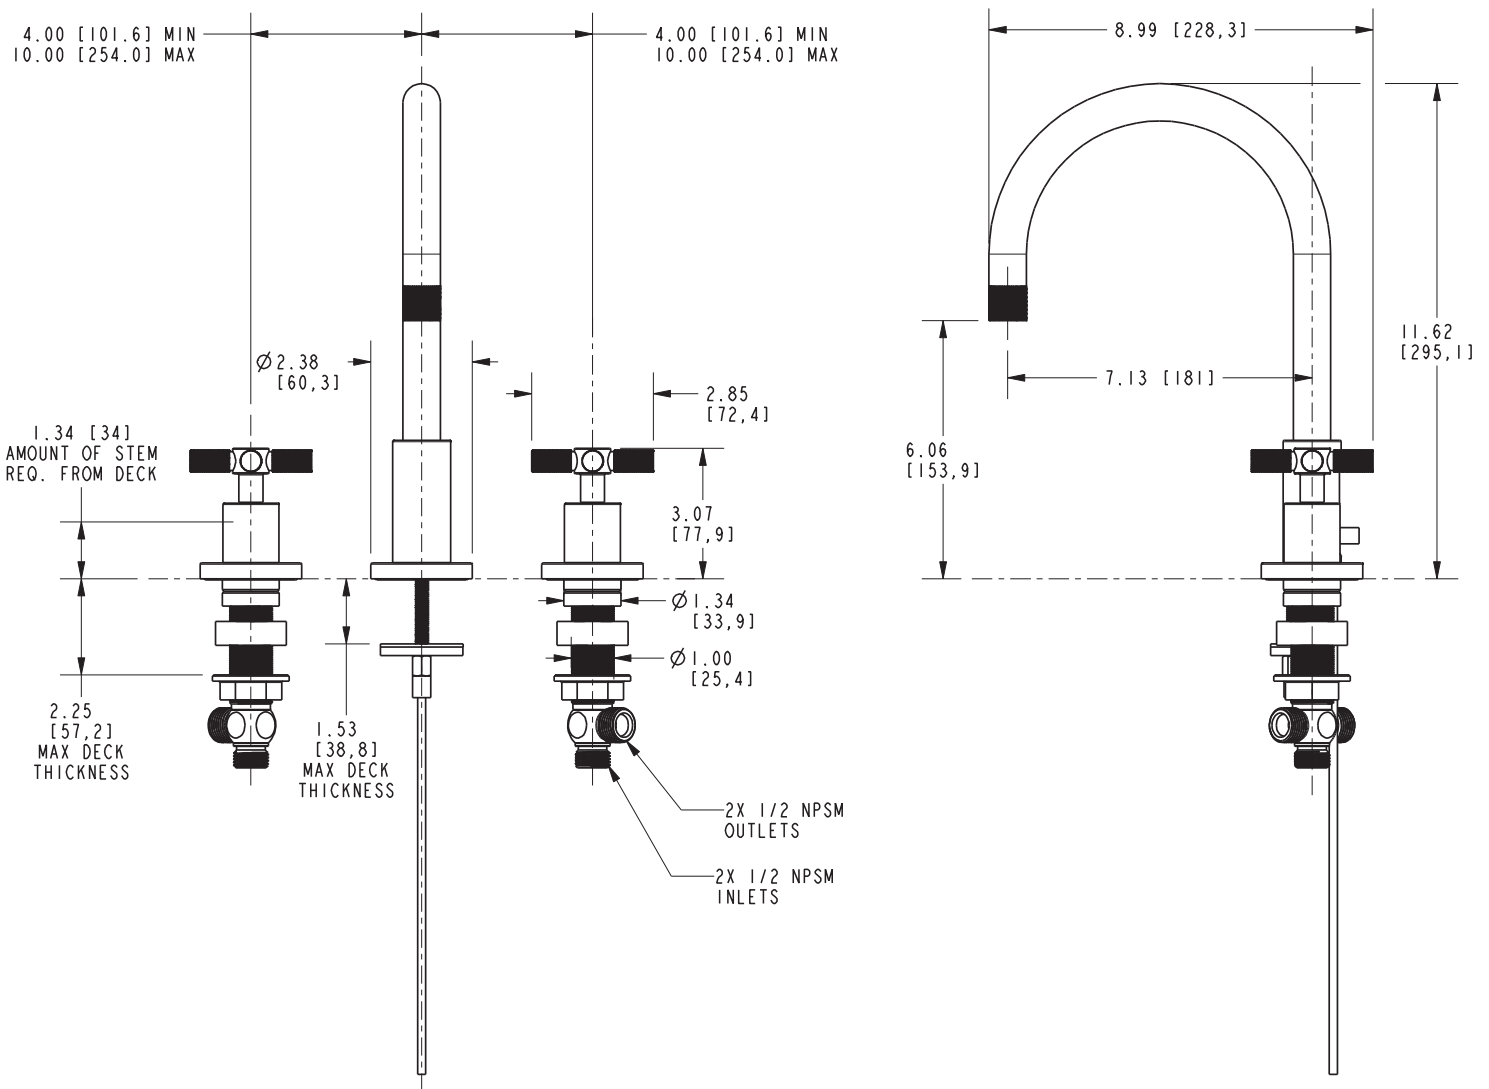

Features

- Solid brass construction
- Brass valve bodies
- Quarter-turn washerless ceramic disc valve cartridges
- Spout assembly with integral supply hoses
- Pop-up drain with tailpiece
- 6.06" (15.4 cm) spout height at outlet
- 7.13" (18.1 cm) spout reach (c-c)
- For 8" (20.3 cm) centers - Maximum 20" (50.8 cm)
- ADA Compliant
- 1.2 GPM (4.5 LPM) Max

Product Specification Add "Color / Finish" suffix to Model number, below.

The two-handle Widespread Lavatory Faucet shall be made of solid brass construction. Faucet shall incorporate a spout assembly with integral supply hoses and feature brass valve bodies with quarter-turn washerless ceramic disc valve cartridges. Faucet shall have a 1.2 gallon (4.5 liter) per minute maximum flow rate. Product shall be for 8" (20.3 cm) centers - Maximum 20" (50.8 cm). Product shall incorporate a 6.06" (15.4 cm) spout height at outlet and a 7.13" (18.1 cm) spout reach (c-c). Faucet shall include a pop-up drain with tailpiece and incorporate ADA compliant contemporary cross handles. Widespread Lavatory Faucet shall be Newport Brass Model 3300/____ .

3300

PRODUCT DIMENSIONS *(Units are in inches)*

Product Dimensions are provided for reference only. For specific product installation guidelines, please reference the Installation Instructions of the product being installed.