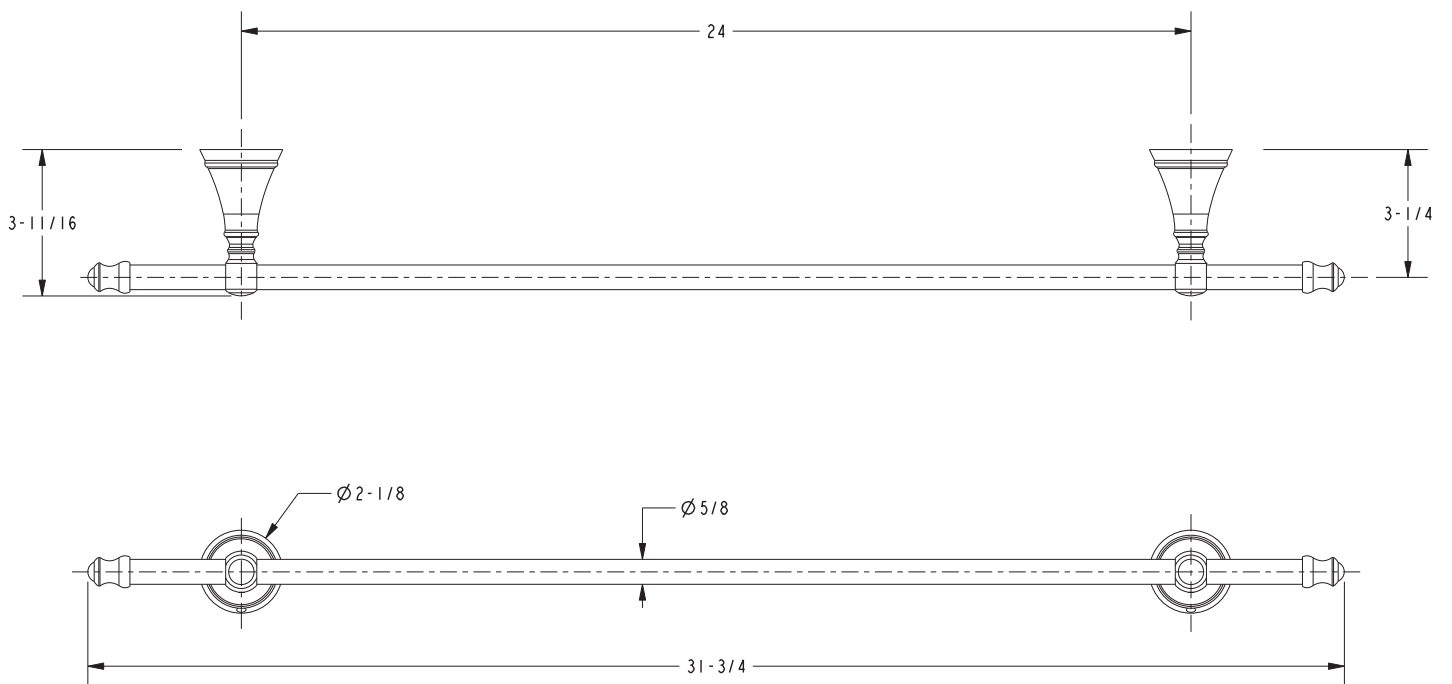

Towel Bar
80-02

Features

- Solid metal construction
- Complement Newport 365 Fairlynn product series

Codes / Standards Compliance

Meets or exceeds the following at date of manufacture:

- All applicable US Federal and State material regulations

Colors / Finishes

- 09: Old World Bronze
- 15: Polished Nickel
- 15S: Satin Nickel
- 26: Polished Chrome

Specified Model

Model	Description	Colors Finishes
80-02	24" Towel Bar	<input type="checkbox"/> 09 <input type="checkbox"/> 15 <input type="checkbox"/> 15S <input type="checkbox"/> 26

Product Specification Add "Length Indicator and Color / Finish" suffix to Model number, below.

The Towel Bar shall be made of metal construction. Towel bar shall complement Newport 365 Fairlynn product series. Towel Bar shall be Newport 365 model 80-02/_____.

80-02

PRODUCT DIMENSIONS *(Units are in inches)*

Newport 365 Towel Bar
80-02

NEWPORT BRASS
Flawless Beauty. From Faucet to Finish.™