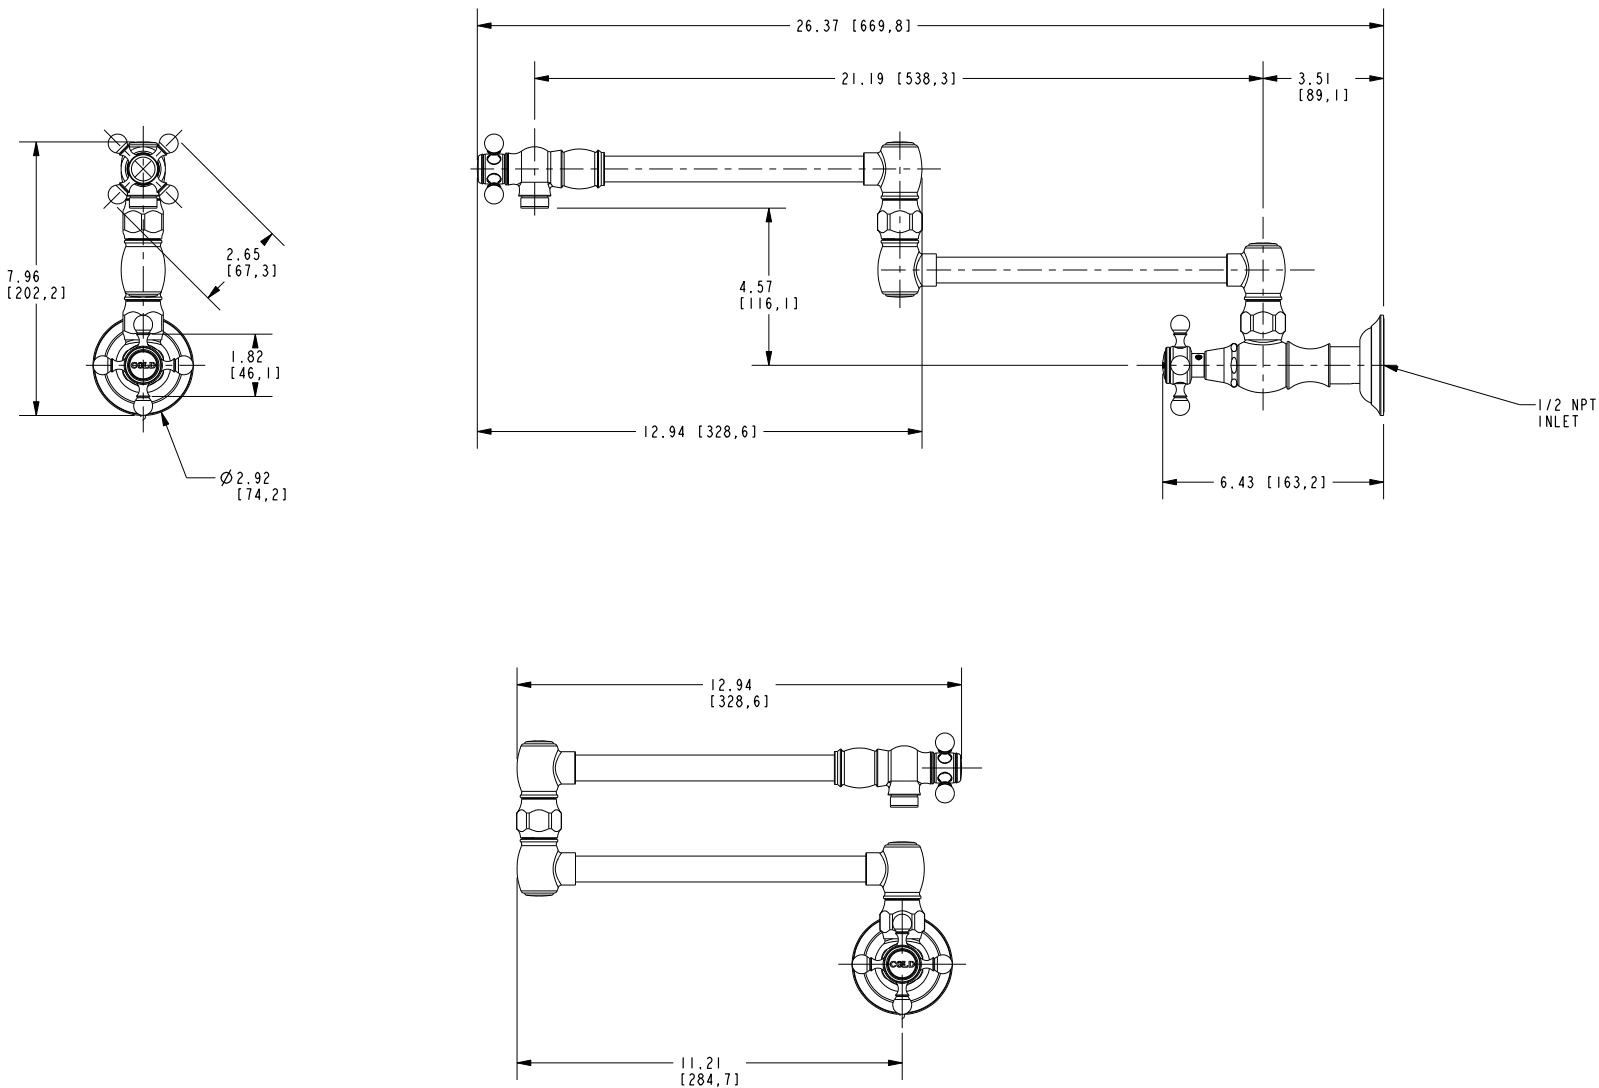

9481

Product Dimensions are provided for reference only. For specific product installation guidelines, please reference the Installation Instructions of the product being installed.

Chesterfield Pot Filler Faucet 9481