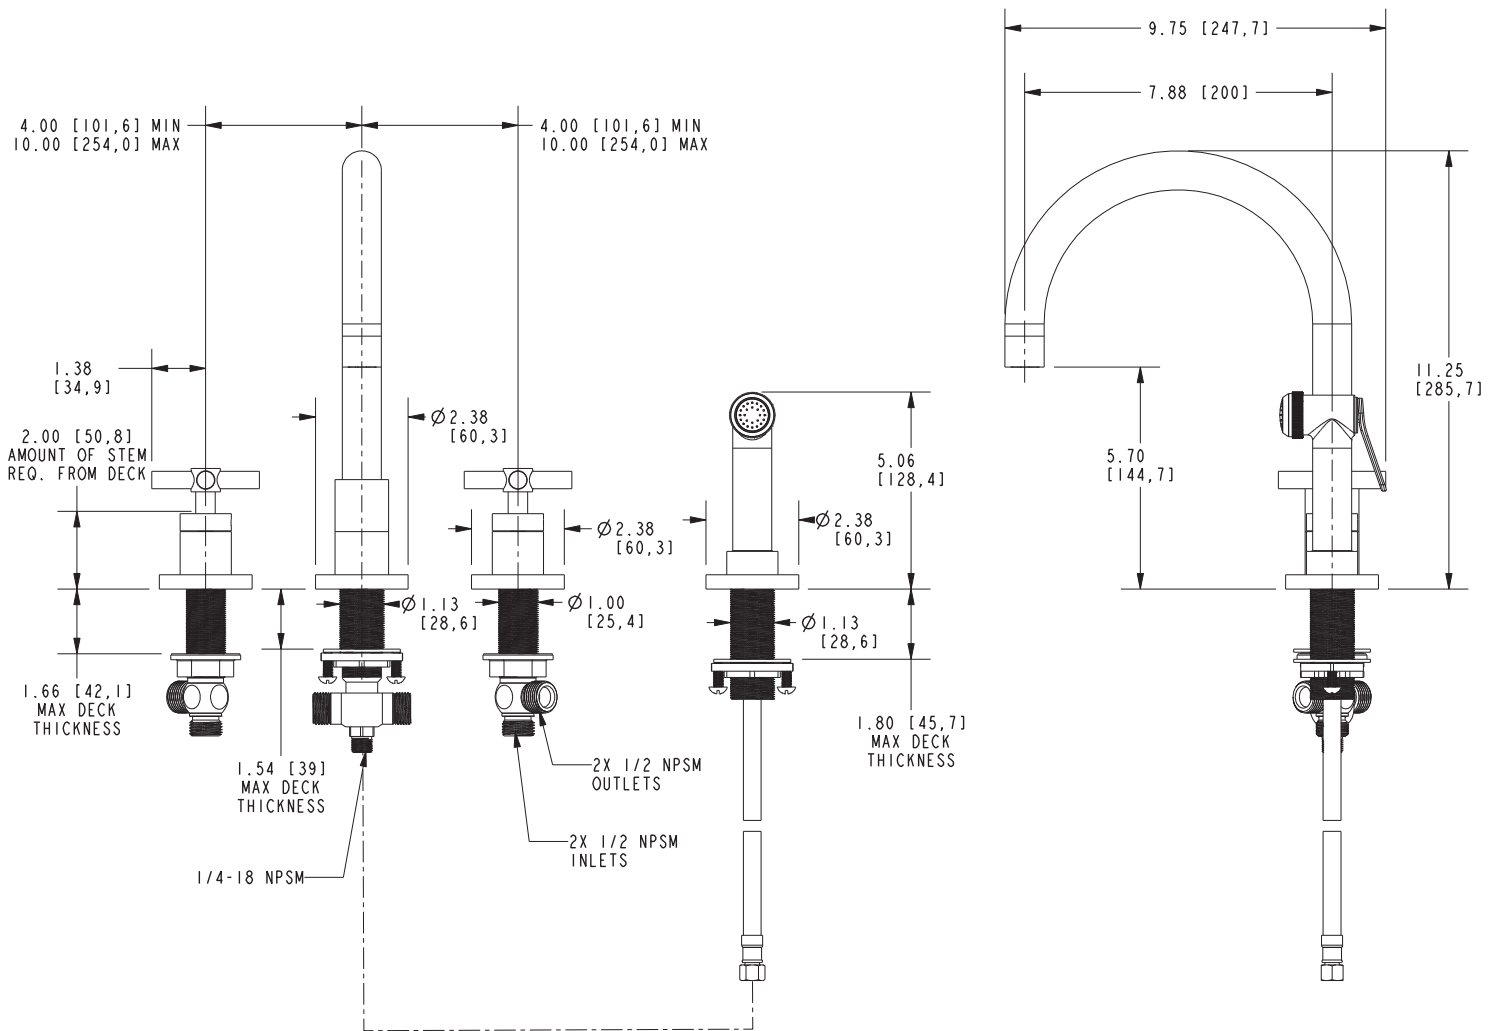

## Features

- Solid brass construction
- Brass valve bodies
- Quarter-turn washerless ceramic disc valve cartridges
- Swivel spout assembly with integral diverter fitting
- Solid brass pull-out sidespray
- 5.70" (14.5 cm) spout height at outlet
- 7.88" (20.0 cm) spout reach (c-c)
- For 8" (20.3 cm) centers - Maximum 20" (50.8 cm)
- ADA Complaint (Handles Only)
- 1.8 GPM (6.8 LPM) Ma

## Product Specification Add "Color / Finish" suffix to Model number, below.

The Two-Handle Kitchen Faucet with Sidespray shall be made of solid brass construction. Faucet shall incorporate a swivel spout assembly with integral sidespray diverter fitting and feature brass valve bodies with quarter-turn washerless ceramic disc valve cartridges. Faucet shall have a 1.8 gallons (6.8 liters) per minute maximum flow rate. Product shall be for 8" (20.3 cm) centers - Maximum 20" (50.8 cm). Product shall incorporate a 5.70" (14.5 cm) spout height at outlet and a 7.88" (20.0 cm) spout reach (c-c). Faucet shall incorporate cross handles. Two-Handle Kitchen Faucet with Sidespray shall be Newport Brass Model 9911/\_\_\_\_\_.

## PRODUCT DIMENSIONS *(Units are in inches)*

Product Dimensions are provided for reference only. For specific product installation guidelines, please reference the Installation Instructions of the product being installed.